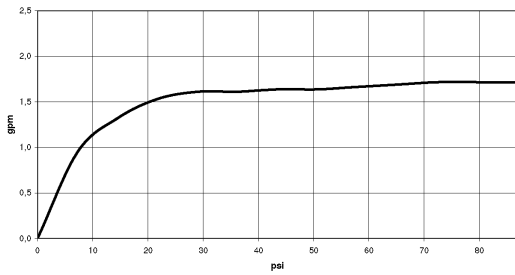

Shower - LULU
Rain shower ceiling-mounted - polished chrome
Article number: 28 796 710-00 0010

Flow rate chart