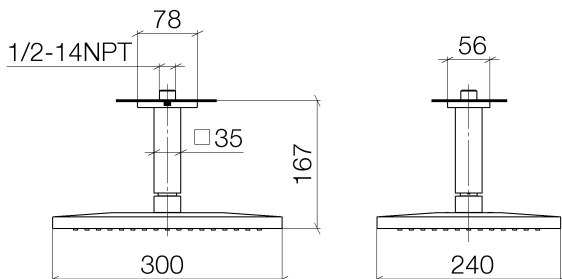

Shower - LULU

Rain shower ceiling-mounted - polished chrome

Article number: 28 796 710-00 0010

- Stream: Rain
- Descaling system
- 11-3/4" x 9-1/2" Rain showerhead
- 6-1/2" distance between ceiling and bottom of showerhead
- Flange 3-1/8 x 2-1/8
- 1/2" connection
- Water flow rate limited to max. 1.8 gpm

polished chrome

Accessory is required for this item.

Dimensional drawing

All dimensions in mm / inch = mm x 0,0394

Model/program/technical modifications and error excepted
For more information see: www.dornbracht.com + 49 (0) 2371 433-460 mail@dornbrachtgroup.de

Shower - LULU
Rain shower ceiling-mounted - polished chrome
Article number: 28 796 710-00 0010

Flow rate chart

Shower - LULU
Rain shower ceiling-mounted - polished chrome
Article number: 28 796 710-00 0010